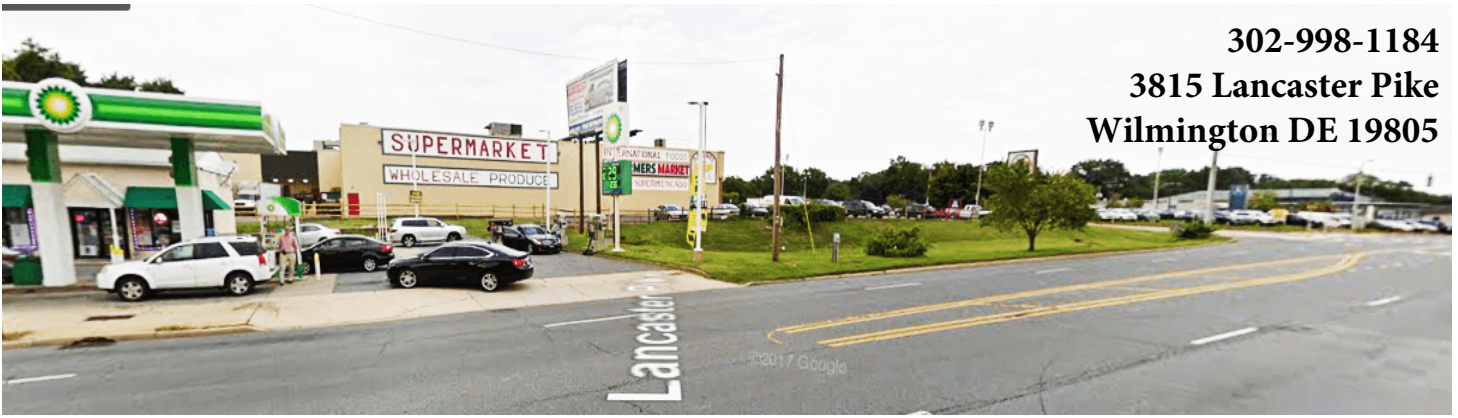

302-998-1184
3815 Lancaster Pike
Wilmington DE 19805

Micron Inc. is not visible from the road and often mis-located by GPS.

Micron shares a parking lot with the 7 Day Farmers Market and the Mercedes Benz of Wilmington on 48 East between rt. 141 and rt 100 intersections in Wilmington, Delaware. Our shopping center is 2 stoplights down from the 141 intersection next to a BP Gas Station.

Turn into the shopping center entrance, turn right towards the Mercedes Benz , and then make a left towards back right corner of the shopping center. Micron's sign will greet you.

The front entrance is on the left corner closest to the school.