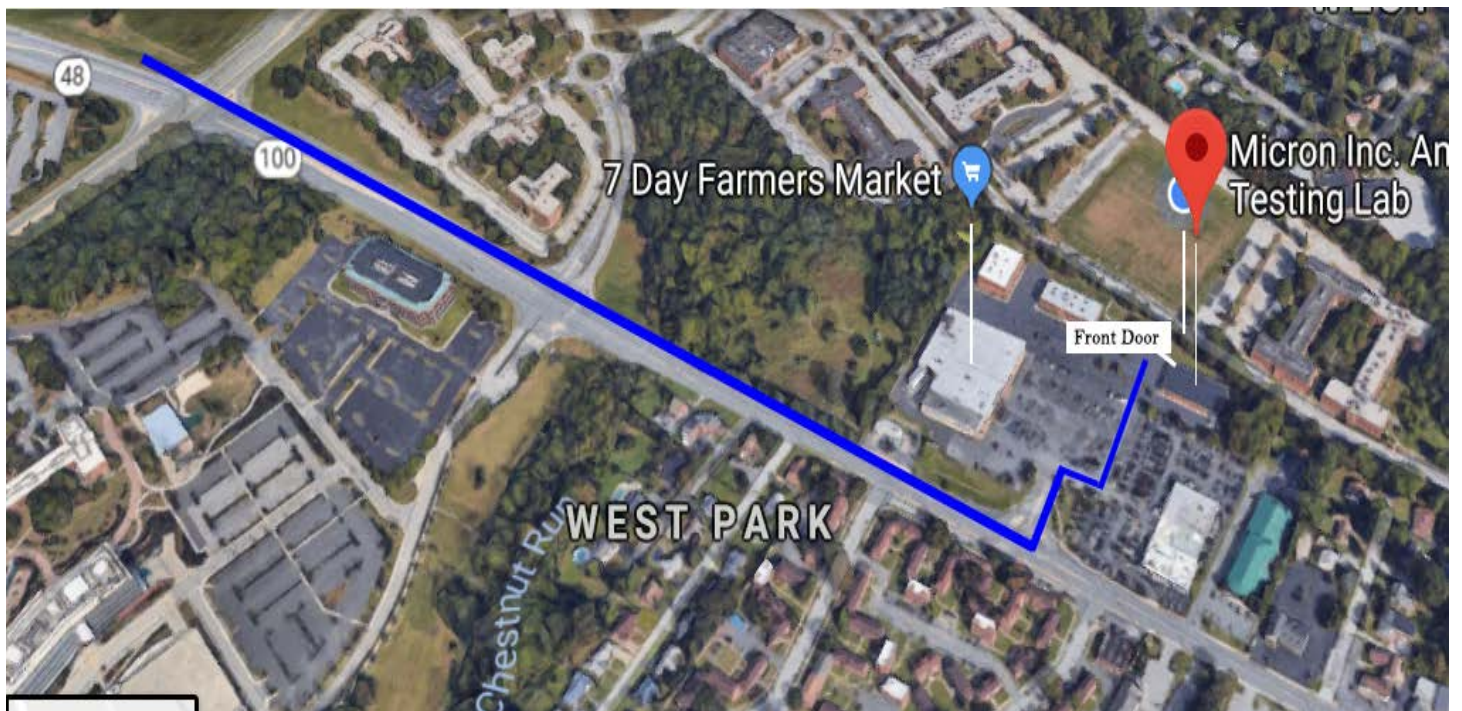

302-998-1184
3815 Lancaster Pike
Wilmington DE 19805

Micron Inc. is not visible from the road and often mis-located by GPS.

Micron shares a parking lot with the 7 Day Farmers Market and the Mercedes Benz of Wilmington on 48 East between rt. 141 and rt 100 intersections in Wilmington, Delaware. Our shopping center is 2 stoplights down from the 141 intersection next to a BP Gas Station.

Turn into the shopping center entrance, turn right towards the Mercedes Benz , and then make a left towards back right corner of the shopping center. Micron's sign will greet you.

The front entrance is on the left corner closest to the school.

Please Give us a Call if you Need Directions: 302-998-1184